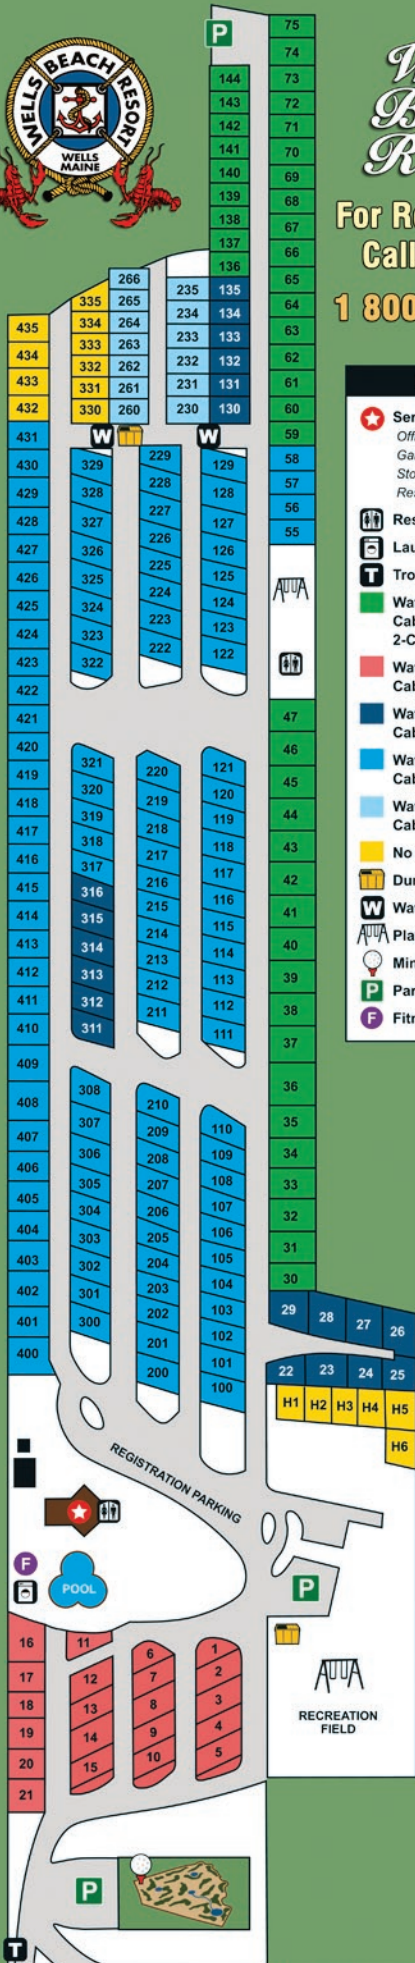

Wells Beach Resort

For Reservations,
Call Toll-Free:

1 800 640-CAMP

LEGEND

- Service Building**
Office
Game Room
Store
Restrooms
- Restrooms**
- Laundromat**
- Trolley Stop**
- Water, Electric, Sewer, Cable, 50 amp, Carpet, 2-Car Parking**
- Water, Electric, Sewer, Cable, 50 amp, Carpet**
- Water, Electric, Sewer, Cable, 50 amp**
- Water, Electric, Sewer, Cable, 30 amp**
- Water, Electric, Sewer, Cable, Tents**
- No Hookups**
- Dumpster**
- Water**
- Playground**
- Mini-Golf**
- Parking**
- Fitness Center**

Premier Carpet

RV Sites

30 - 47
59 - 75
136 - 144

Premium Carpet

RV Sites

1 - 21

Super Deluxe RV Sites

22 - 29
130 - 135
311 - 316

Deluxe RV Sites

55 - 58
100 - 129
200 - 229
300 - 308
317 - 329
400 - 431

Premium Tent Sites

230 - 235
260 - 266

Primary Tent Sites

H1 - H6
330 - 335
432 - 435

US ROUTE 1

TO THE BEACH ↓ 1 MILE